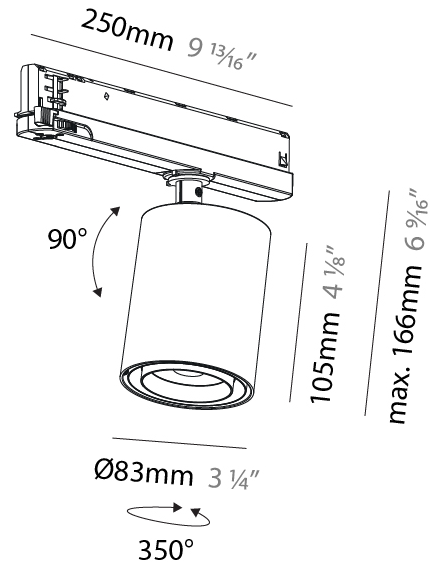

GENERAL

Series: Centriq
Subseries: Centriq In Flex
Brand: Prolicht
Division: Architectural
Mounting Type: Track
Subcategory: Spots

PHYSICAL

Shape: Cylinder
Diameter (mm): 83
Diameter (in): 3 1/4
Length (mm): 250
Length (in): 9 13/16
Height (mm): 166
Height (in): 6 9/16

Light Distribution: Adjustable / Direct

Fixture Finish: SSR / BKV / CWI / CRY / HAB / LAG / UFT / ITA / RUA / RUR / MIC / FTG / MYG / TWT / LOD / PUS / FRO / FUP / KIA / POP / BLS / SPG / MEY / GOH / GUM / CHC / COM / ABZ / JAG / OBR / MOS / ROR

Holder Finish: WHI / BLK

Accent Finish: SSR / BKV / CWI / CRY / HAB / LAG / UFT / ITA / RUA / RUR / MIC / FTG / MYG / TWT / LOD / PUS / FRO / FUP / KIA / POP / BLS / SPG / MEY / GOH / GUM / CHC / COM / ABZ / JAG

Fixture Material: Aluminum

ELECTRICAL

Lamp Type: LED (Zhaga Standard)
Input Wattage (W): 20
Total Output Wattage (W): 18.1
Dimming: Non-Dimmable / 0-10V Dimming
Driver Included: Yes
Driver Location: Integrated
Driver Type: Constant Current - 120Vac
Driver Class: Class 2
Input Voltage (V): 120

LED

Number of LEDs: 1
Color Temperature (°K): 2700 / 3000 / 3500 / 4000
Max. Delivered Lumen (lm): 1207 / 1300 / 1376 / 1380
Nominal Lumen (lm): 1672 / 1800 / 1905 / 1910
CRI: >90 CRI
Lamp Life (hrs): 50000

OPTICAL

Reflector°: Adjustable 14 - 44
Adjustability: Rotational 360°; Tilt 90° (±45°)

RATINGS AND CERTIFICATIONS

Certified By: Certified for North American Standards
IP rating: IP20